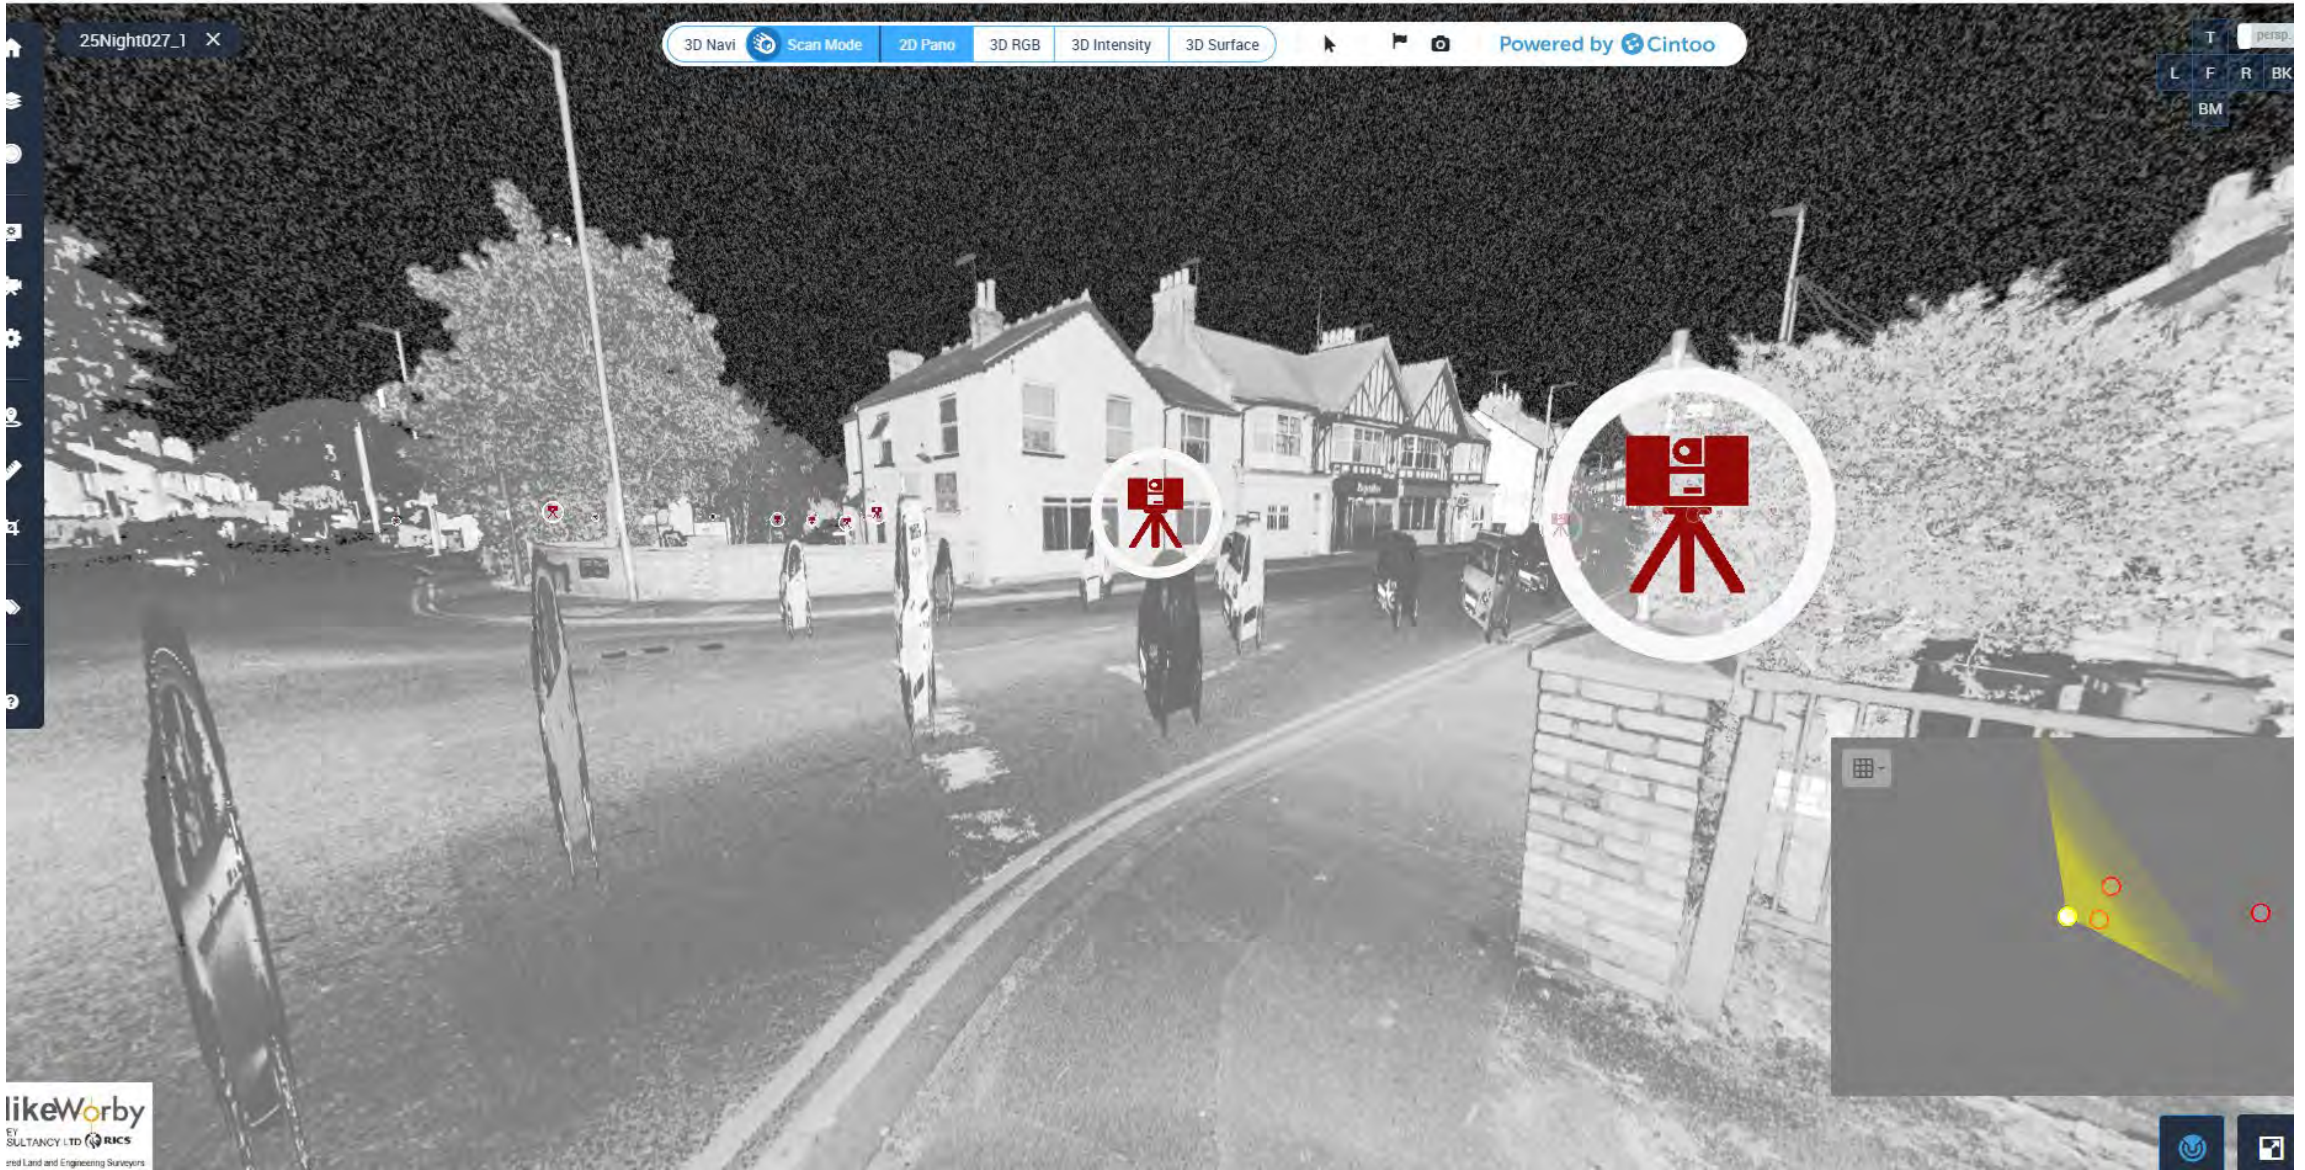

25Night031\_1 X

3D Navi Scan Mode 2D Pano 3D RGB 3D Intensity 3D Surface Powered by Cintoo

T persp  
L F R BK  
BM

Paprika

MikeWorby  
MEY  
INSULTANCY LTD RICS  
Inherited Land and Engineering Surveyors

25Night027\_1 X

3D Navi Scan Mode 2D Pano 3D RGB 3D Intensity 3D Surface

Powered by Cintoo

T perap.  
L F R BK  
BM